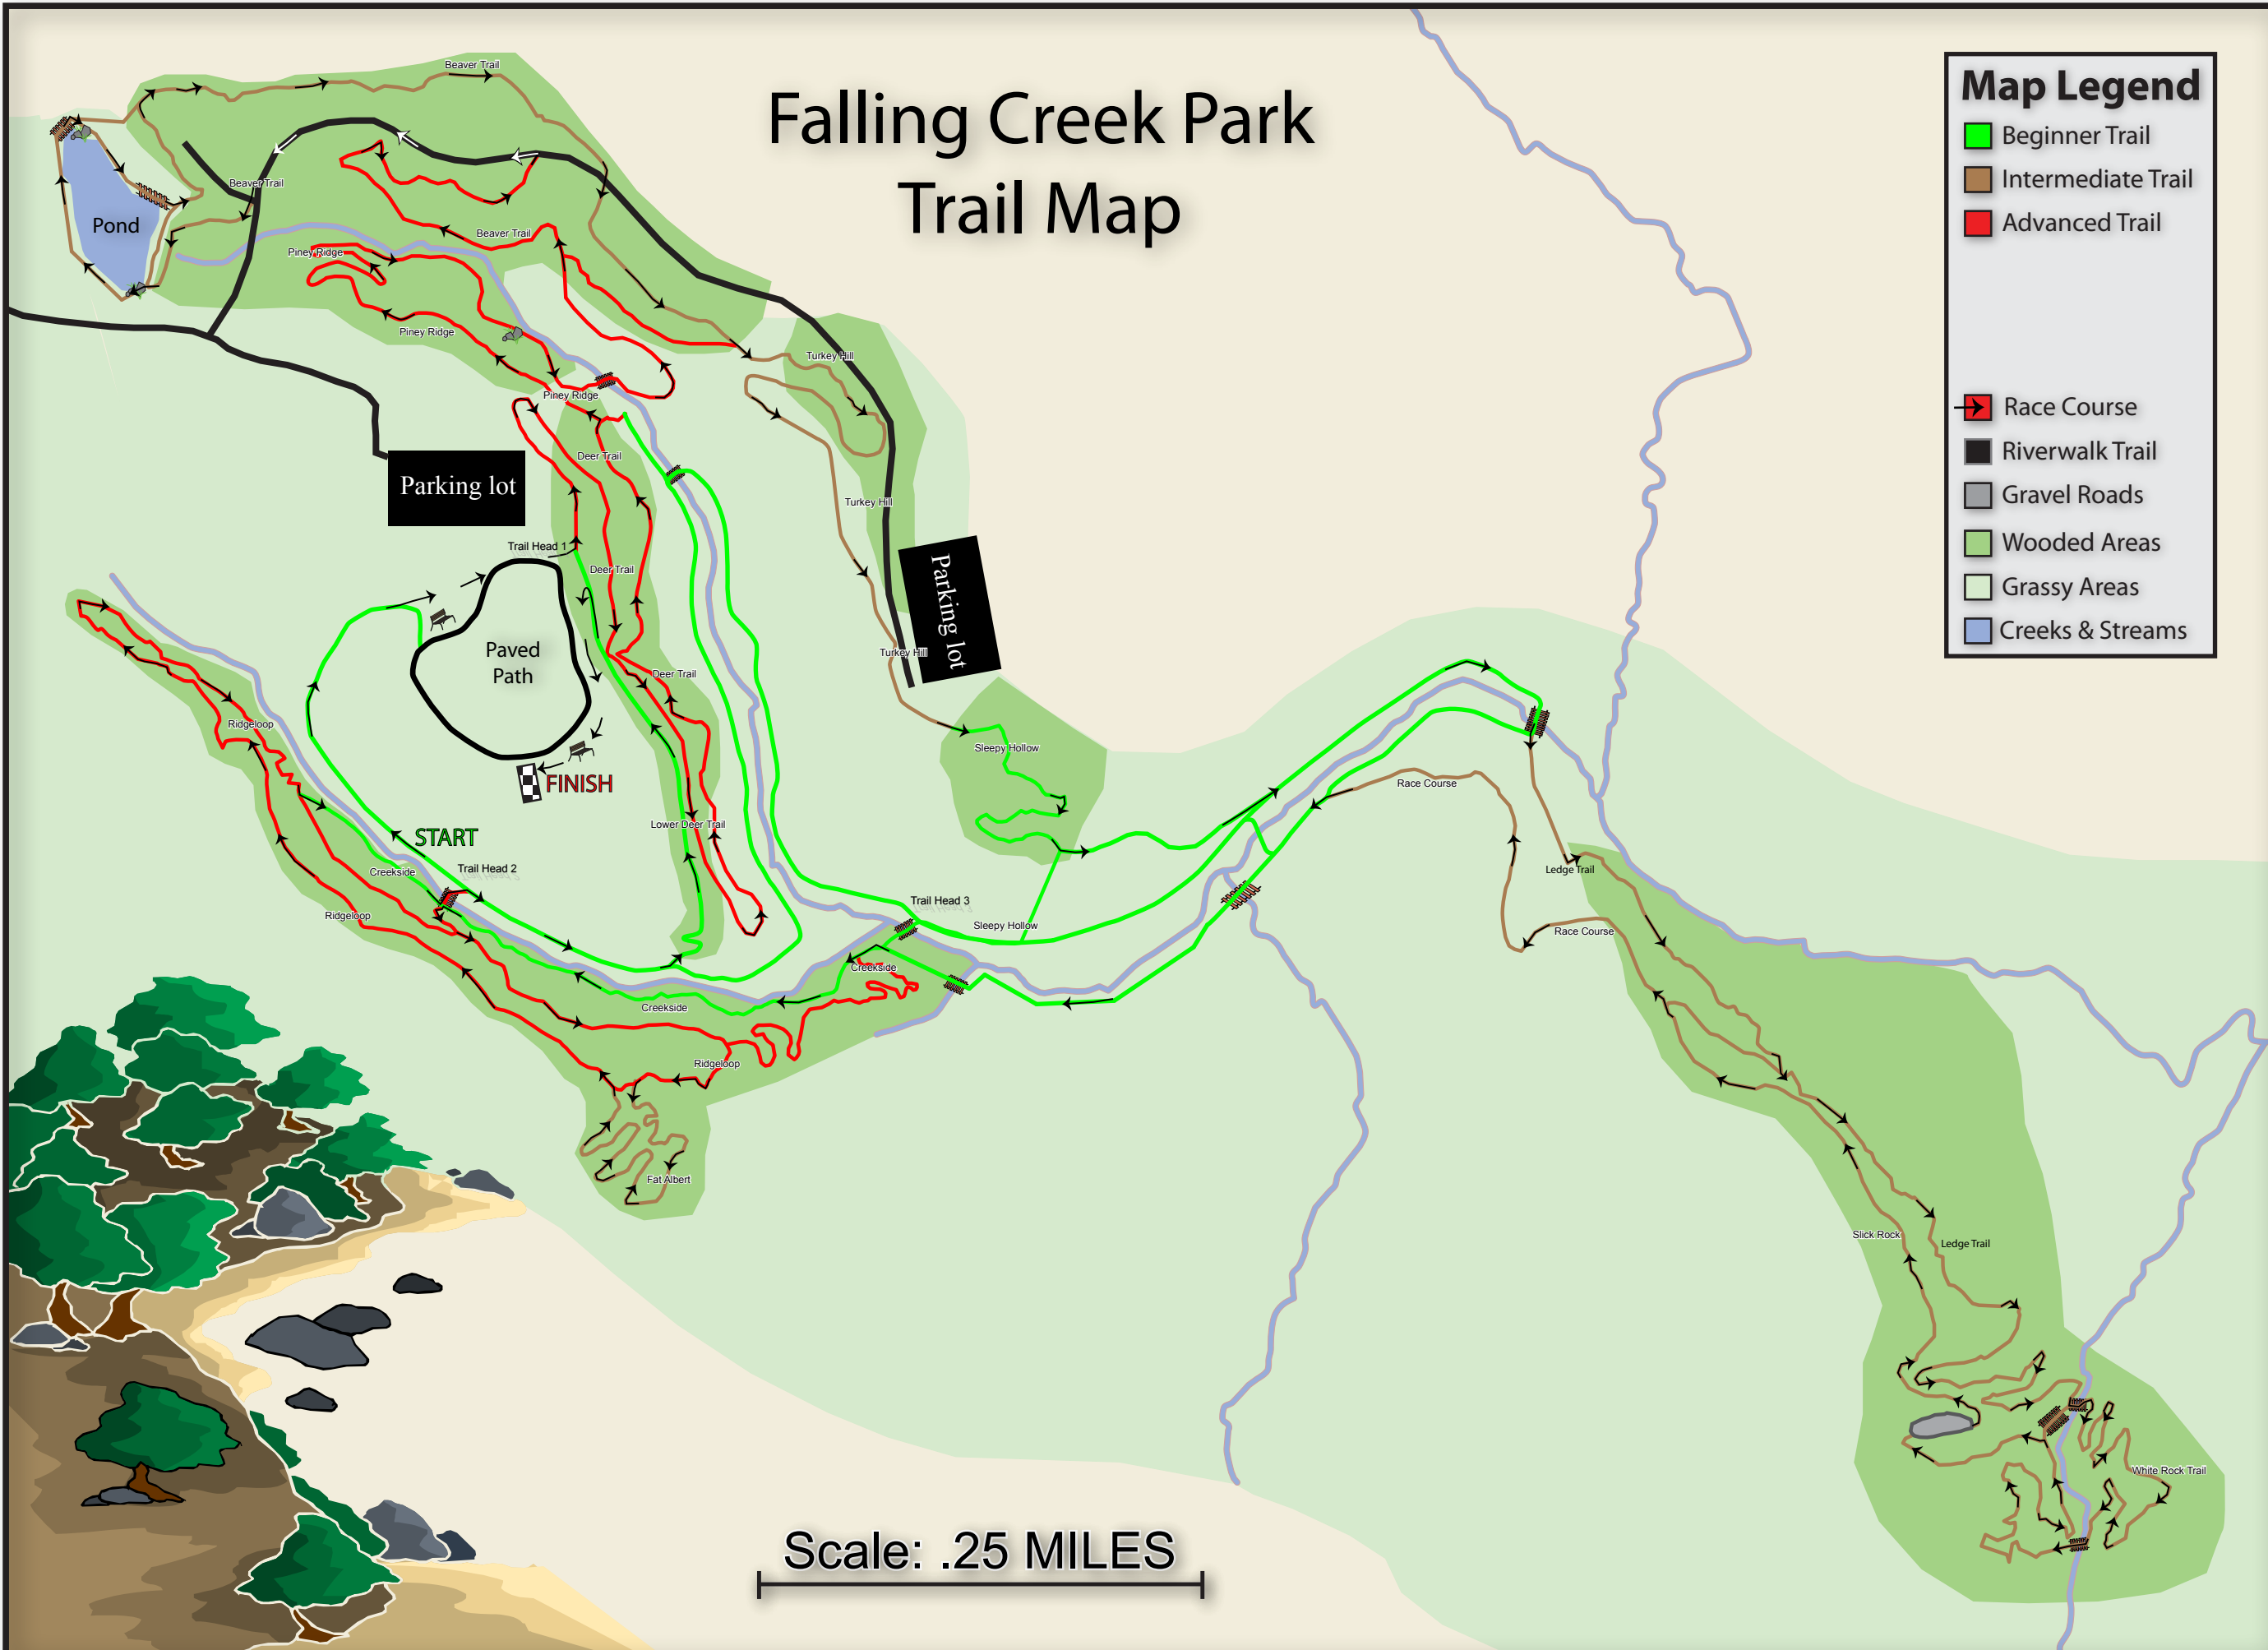

Falling Creek Park Trail Map

Map Legend

- Beginner Trail
- Intermediate Trail
- Advanced Trail
- Race Course
- Riverwalk Trail
- Gravel Roads
- Wooded Areas
- Grassy Areas
- Creeks & Streams

Scale: .25 MILES